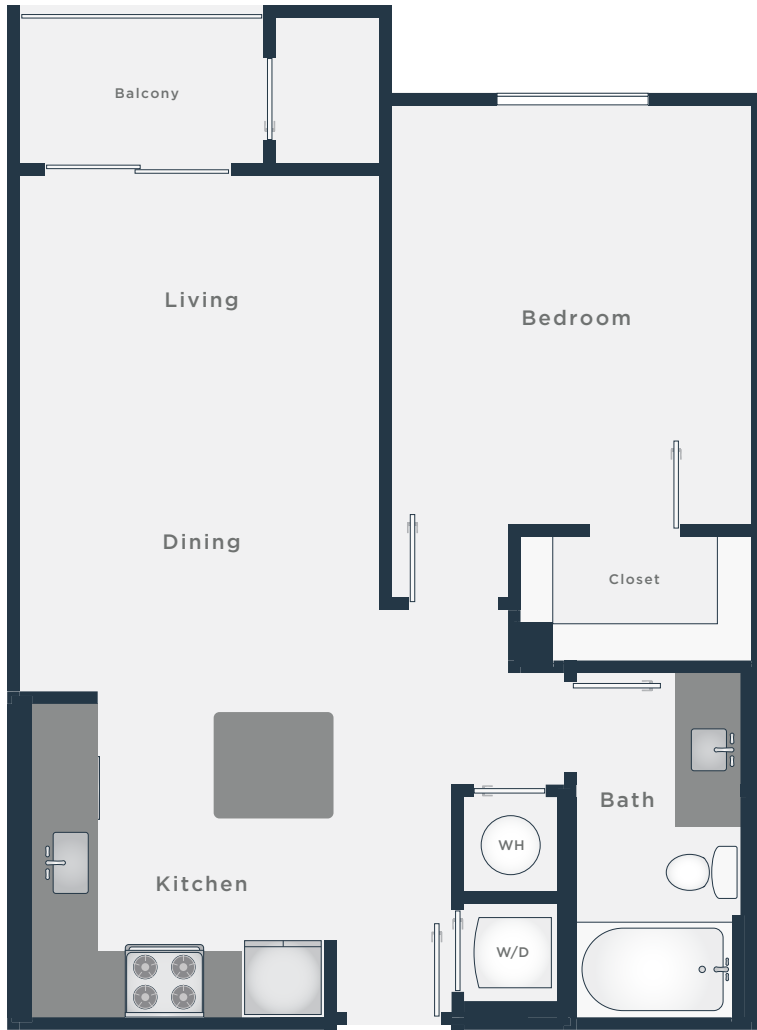

THE
WHITNEY

| FORT LAUDERDALE |

A1 | 1 BED | 1 BATH | 703 SF | 61 SF | 764 SF |
Interior Balcony Total

APPLY

App Fee
\$ _____

Admin Fee
\$ _____

MOVE-IN

RSVP Deposit
\$ _____