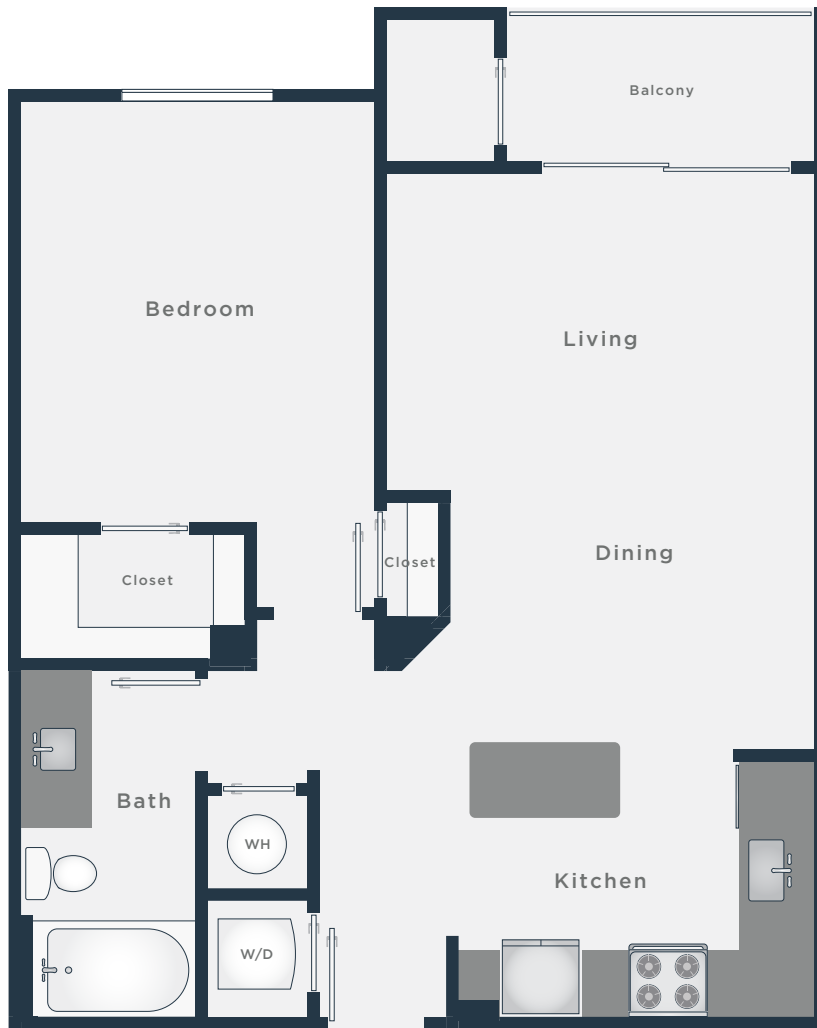

THE
WHITNEY

| FORT LAUDERDALE |

A3 | 1 BED | 1 BATH | 759 SF | 71 SF | 830 SF |
Interior Balcony Total

APPLY

App Fee
\$ _____

Admin Fee
\$ _____

MOVE-IN

RSVP Deposit
\$ _____