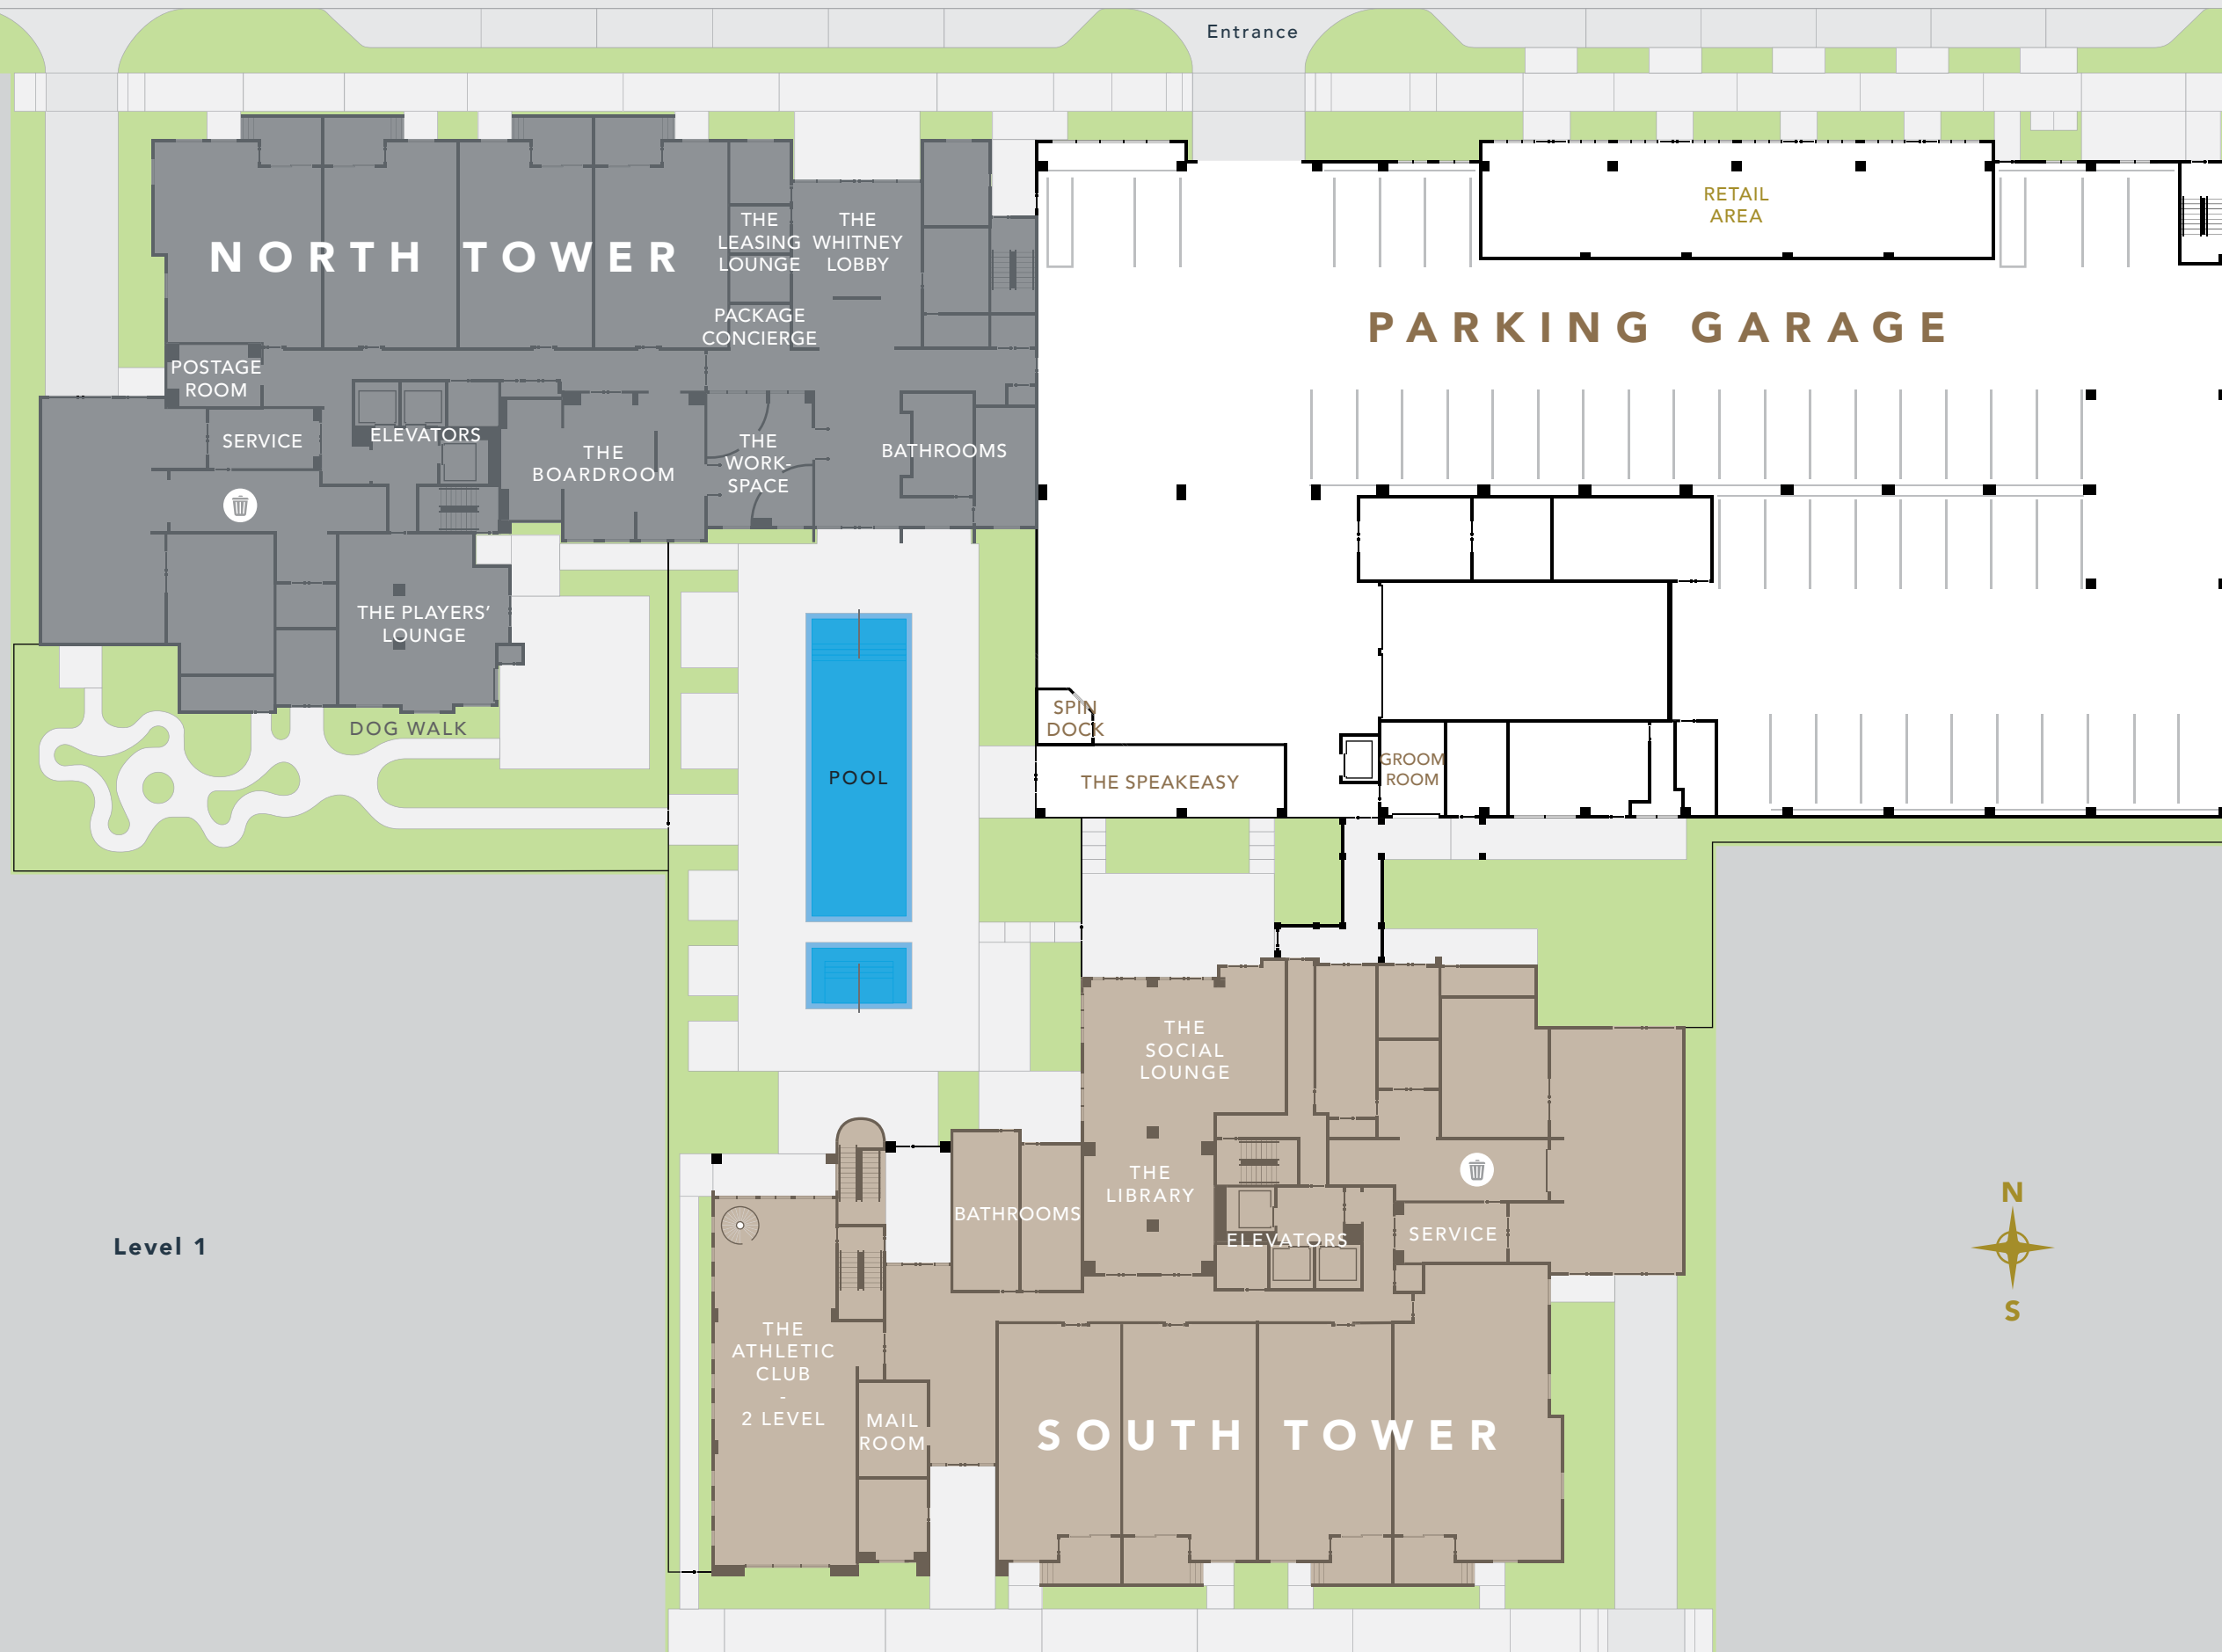

S I T E P L A N

THE W H I T N E Y

| F O R T L A U D E R D A L E |

A NEW PERSPECTIVE
ON DOWNTOWN LIVING

120 NE 4th Street

Ft Lauderdale, FL 33301

954.567.3890

LIVETHEWHITNEY.COM

NE 4th Street

Entrance

Level 1

NE 3rd Street

Renderings are an artist's depiction and not to scale. All renderings, specifications, amenities and details are subject to change without notice. Room dimensions are approximate and may vary depending on residence selected.

N
O
R
T
H

T
O
W
E
R

FLOOR PLANS

- 1 S1
- 2 S2
- 3 A1
- 4 A3
- 5 A5
- 6 A5-B
- 7 A6
- 8 A7
- 9 B1
- 10 B3
- 11 B4
- 12 B5
- 13 B6

Level 1

Level 2

Level 3-4

Level 5

Level 22-25

Level 3

Level 4

Level 5

Level 6-7